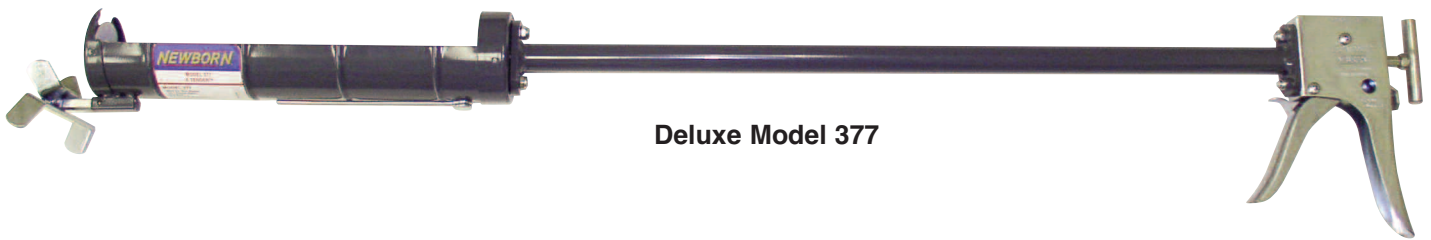

NEWBORN®

Quality Sealant Applicators Since 1974

MODELS 132 / 377 X-TENDER

Standard Model 132

Deluxe Model 377

Accessories

BRP-10: Piggyback Adapter
Modifies Model 377 only to accept 1/10 gal. cartridges.

JG-2: 2-in-1 Joist Guide
"Snap In". Fits 2" or 4" Joists. (Included with purchase)

CG-1 Concrete Guide
"Snap In". Fills Expansion Joints Fast & Easy.

SW-1 Surface Wheels
"Snap In". Push or Pull X-Tender models to Fill Expansion Joints

COMPARE THE QUALITY:

- 45" Caulker for Sub-Floors, Ceilings & Roofs
- 10:1 Thrust Ratio
- Reversible 2-in-1 Joist Guide Included

Model 377:

- Seal Puncture Tool
- Spout Cutter
- Replacement Parts Available

Model 132:

- Double Reinforced Steel Support Rods

NEWBORN®

www.NewbornCaulkGuns.com
sales@NewbornCaulkGuns.com

NEWBORN BROTHERS CO.